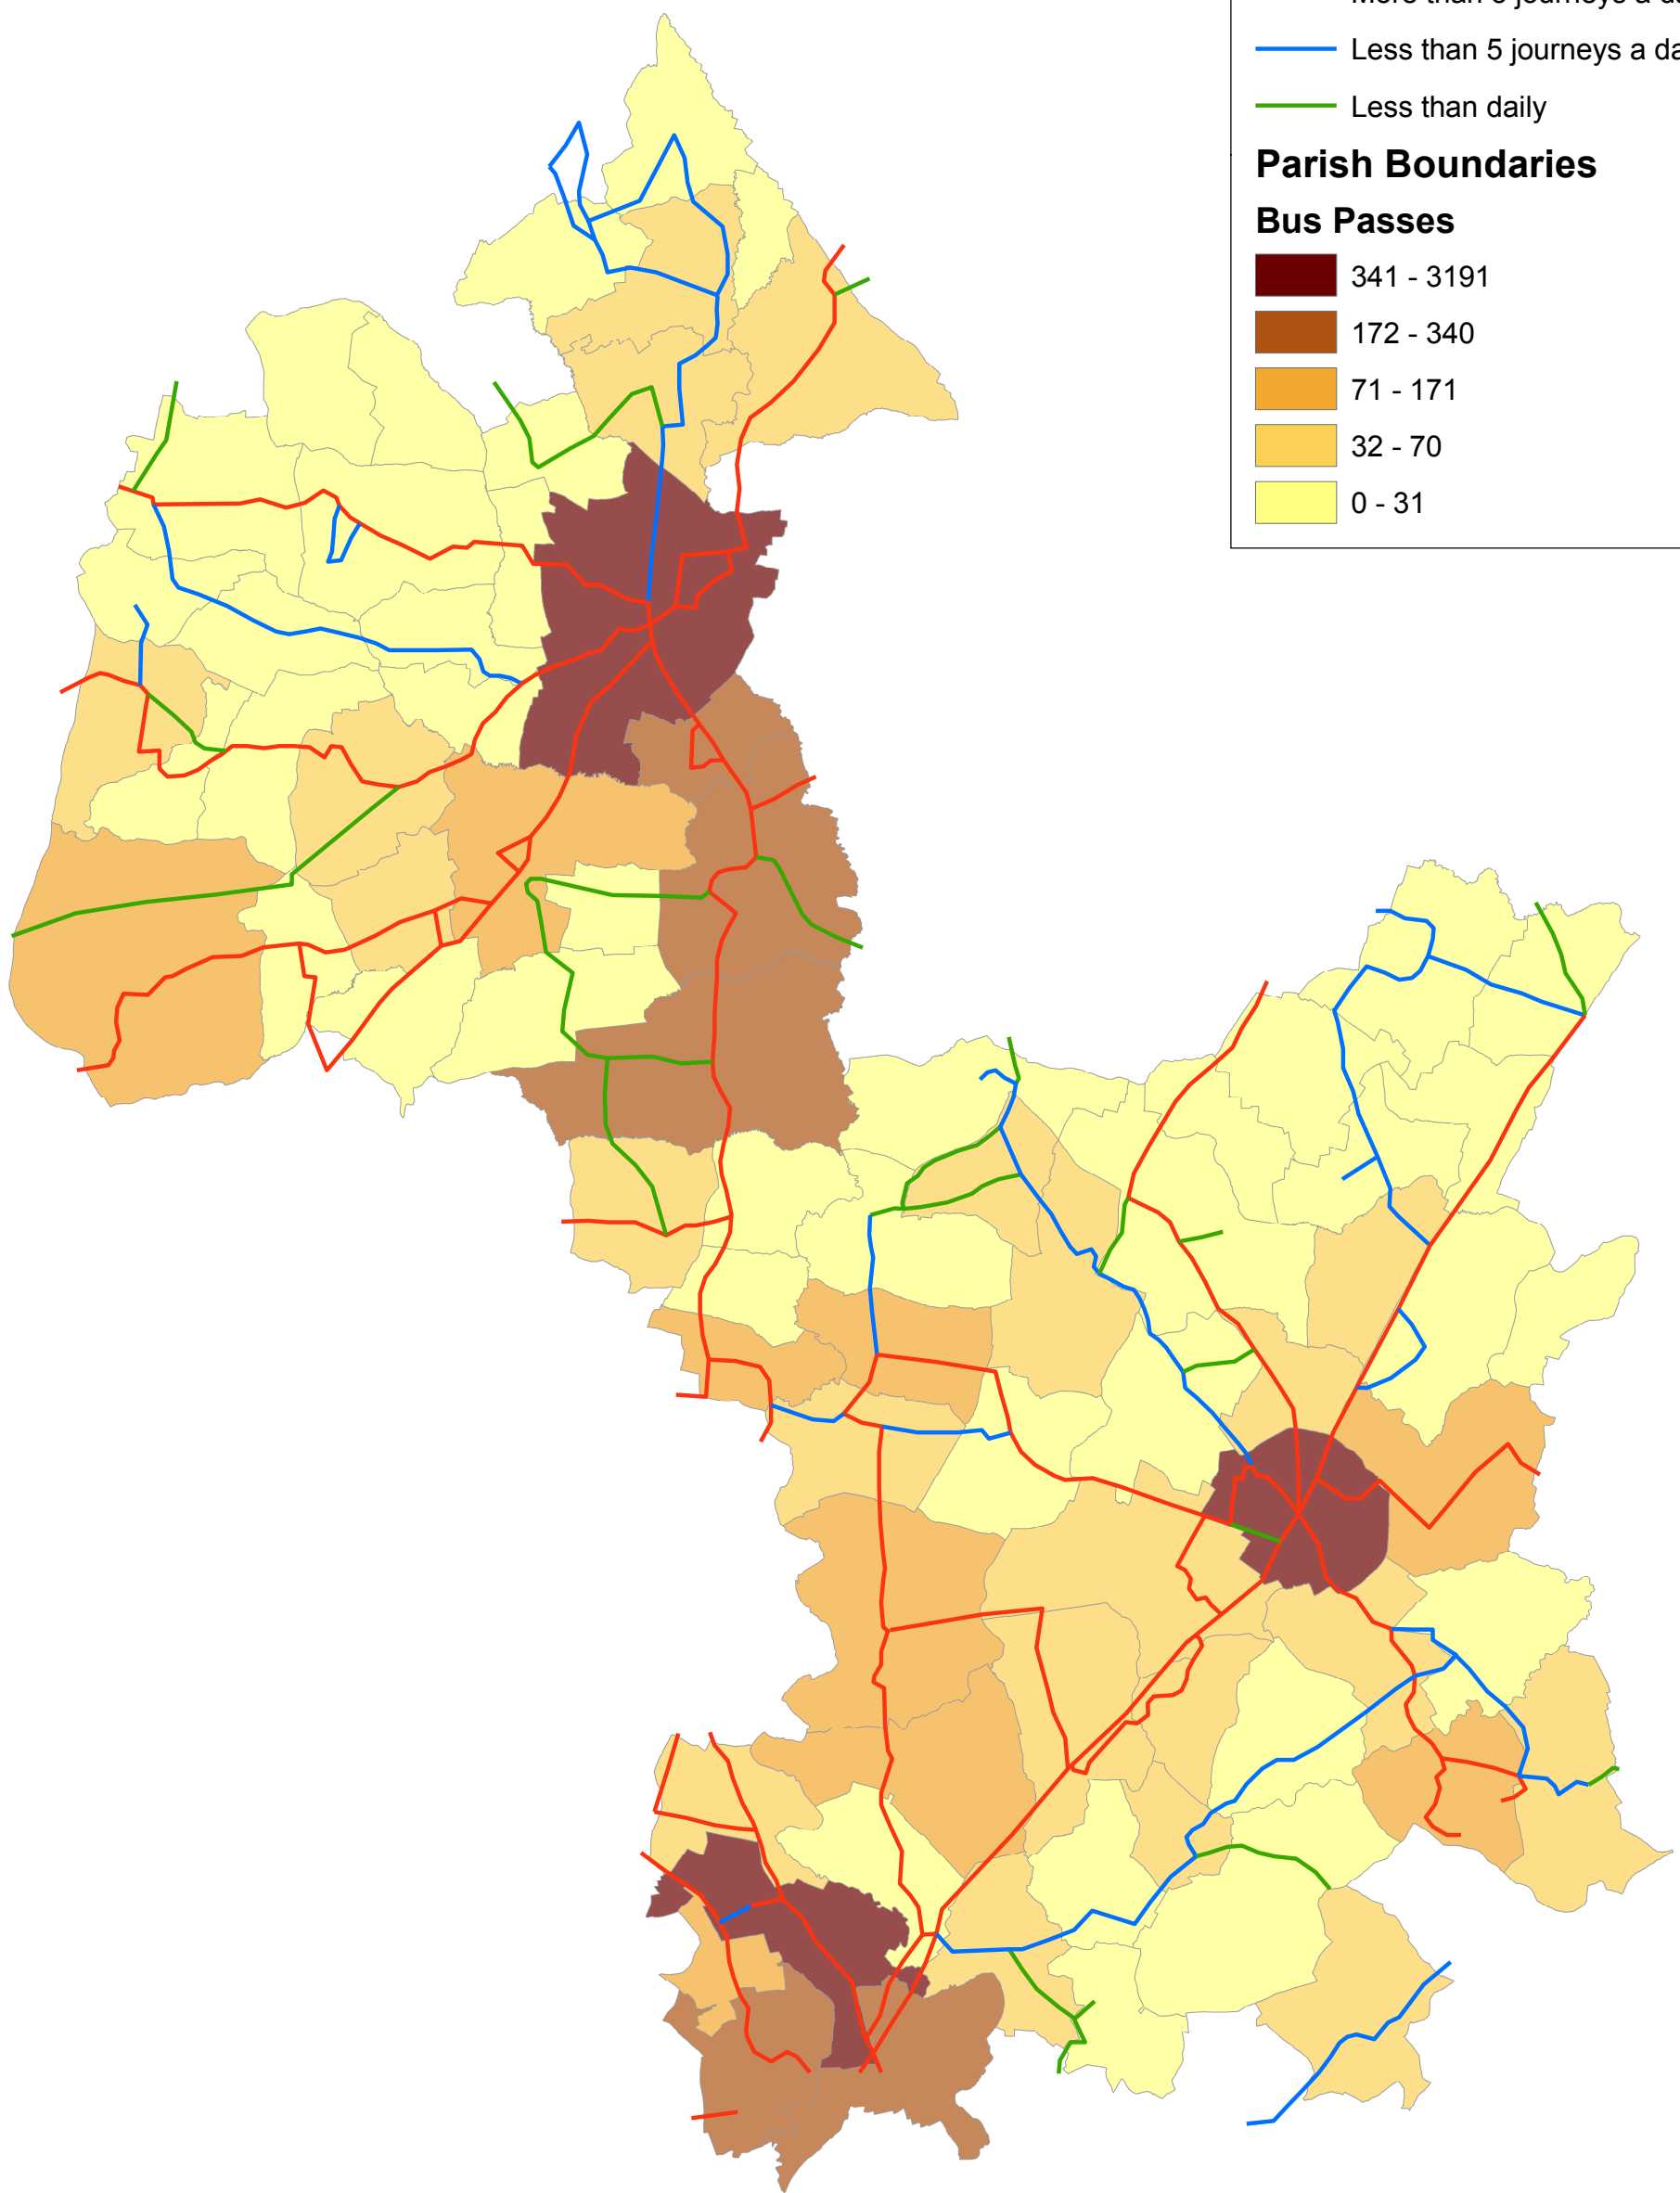

Bus Passes Per Parish

Legend

Routes
COLOUR

- More than 5 journeys a day
- Less than 5 journeys a day
- Less than daily

Parish Boundaries

Bus Passes

- 341 - 3191
- 172 - 340
- 71 - 171
- 32 - 70
- 0 - 31

This map is reproduced from Ordnance Survey material with the permission of Ordnance Survey on behalf of the Controller of Her Majesty's Stationery Office © Crown copyright. Unauthorised reproduction infringes crown copyright and may lead to prosecution or civil proceedings. 100018504 2009